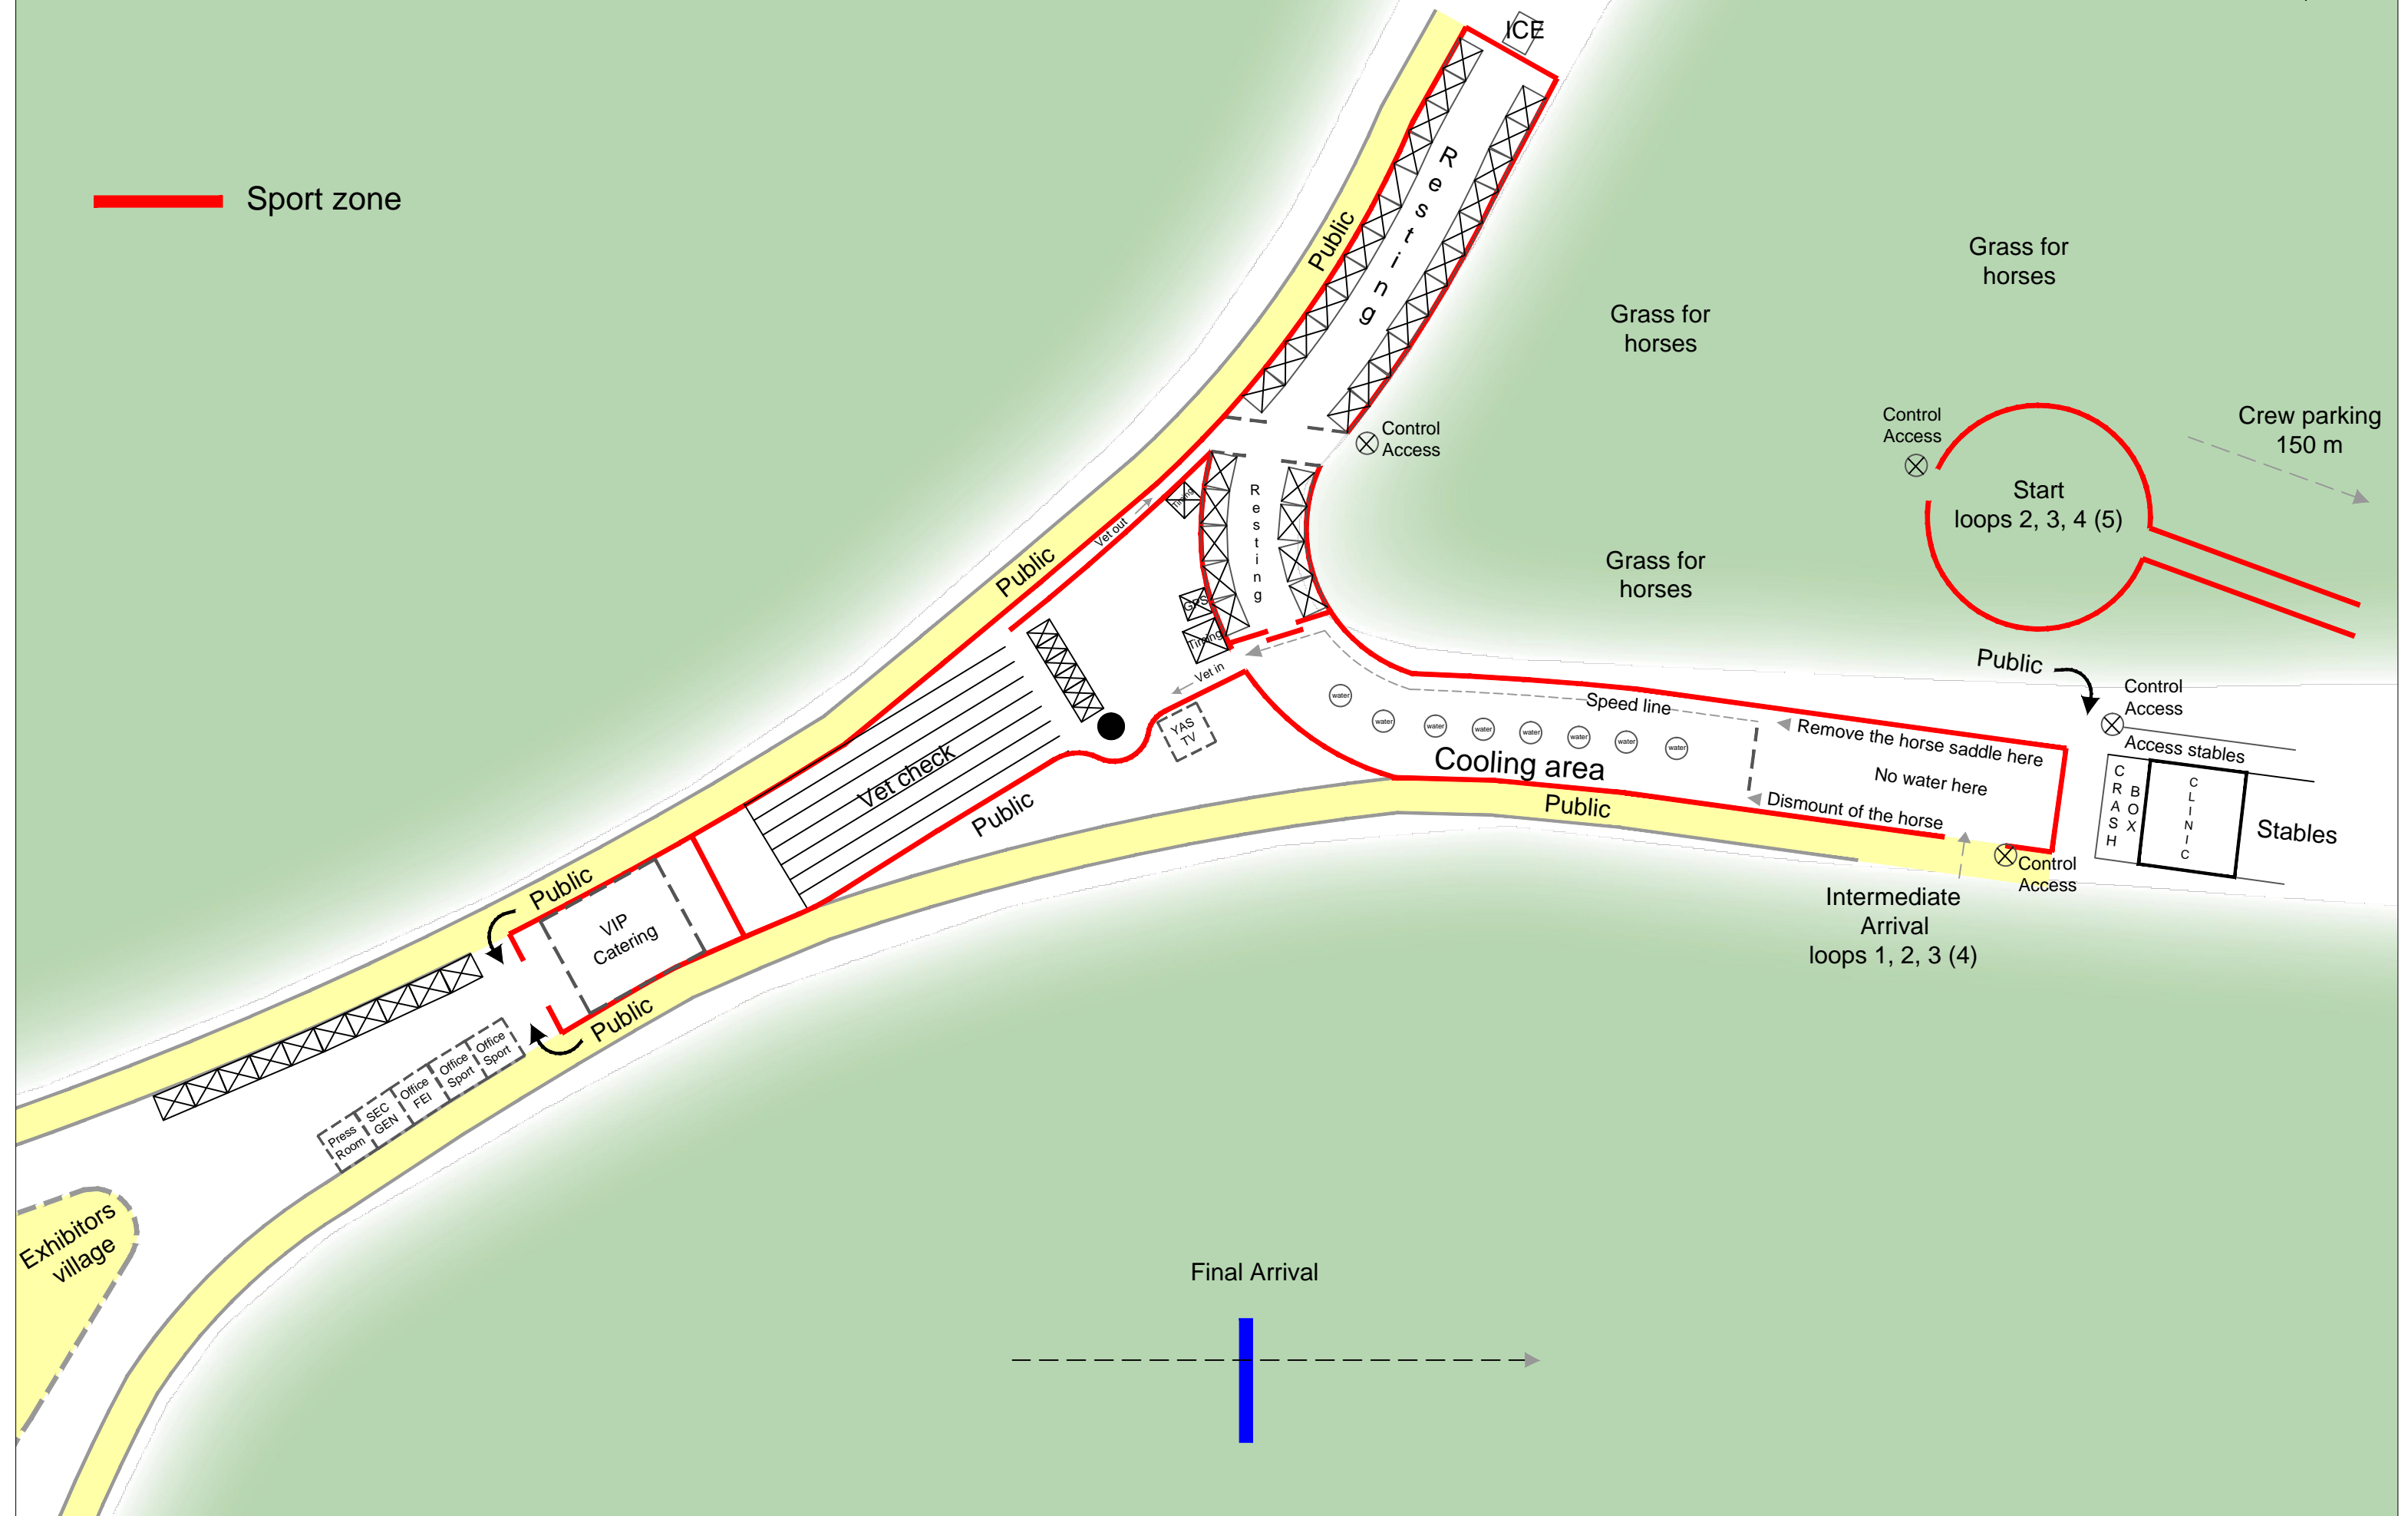

# BRUSSELS EQUESTRIAN ENDURANCE MASTERS 2017

Carrefour des Attelages

 Sport zone

Crew parking  
150 m

Start  
loops 2, 3, 4 (5)

Cooling area

Access stables  
Stables  
C R B  
A O  
S X  
H  
C L I N I C

Intermediate  
Arrival  
loops 1, 2, 3 (4)

Final Arrival

Exhibitors  
village

Press  
Room  
SEC  
GEN  
Office  
FEI  
Office  
Sport  
Office  
Sport

VIP  
Catering

Vet check

YAS  
TV

Resting

Speed line

Remove the horse saddle here  
No water here  
Dismount of the horse

Public

Public

Public

Public

Public

Grass for  
horses

Grass for  
horses